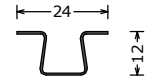

273225000
KOS STAAL SPLX
stalen omega SPLX | steel cover profile SPLX
Abdeckprofil Stahl SPLX
L=6100mm