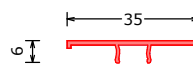

SypLux | profielen | profile | Profil

171850***
CPF SPLX
cassetteprofiel Female | cassetteprofile Female
kassetteprofiel Weibl.
L=6100mm

171851***
CPM SPLX
cassetteprofiel Male | cassetteprofile Male
kassetteprofiel Mannl.
L=6100mm