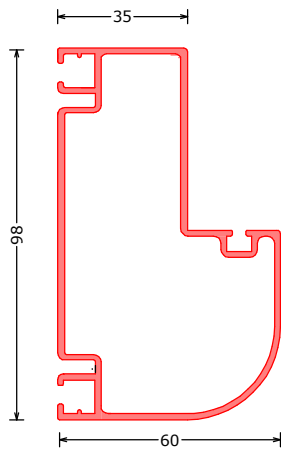

SpaceTech | profielen | profile | Profil

**171778\*\*\***  
DWO  
dwarsomegaprofiel | transverse cover profile | Queromegaprofil  
L=6100mm

**171906\*\*\***  
BP FR  
bovenprofiel FR incl. thermobreak | ceiling track FR with thermobreak  
Deckeprofiel FR  
L=6100mm

**171910\*\*\***  
DG FR  
dubbelglas profiel FR | double glass profile FR | Doppelglasprofil FR  
L=6100mm

**171808\*\*\***  
KOB VLAK FR  
omegaprofiel vlak FR | cover profile FR flat | omegaprofiel flack FR  
L=6100mm