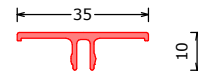

171808***
KOB VLAK FR
omegaprofiel vlak FR | cover profile FR flat | omegaprofiel flack FR
L=6100mm