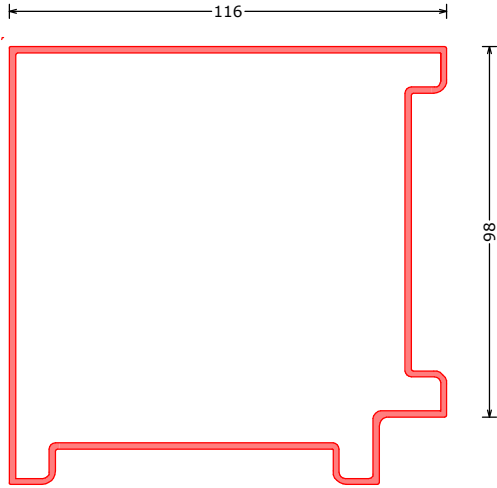

171789***
KOS BIES
omegaprofiel bies | cover profile for insert strip |
Abdekprofil 35mm geeignet for Bies "S"
L=6100mm

SpaceTech | profielen | profile | Profil

171817***
HPR90ST
hoekprofiel recht 90° | corner profile 90° square | Eckprofile 90° rechtwinklich
L=6200mm