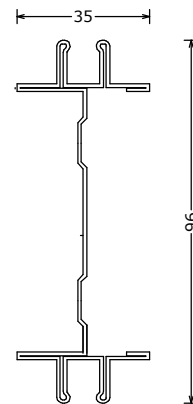

SpaceTech | profielen | profile | Profil

171778***
DWO
dwarsomegaprofiel | transverse cover profile | Queromegaprofil
L=6100mm

171906***
BP FR
bovenprofiel FR incl. thermobreak | ceiling track FR with thermobreak
Deckeprofiel FR
L=6100mm

171910***
DG FR
dubbelglas profiel FR | double glass profile FR | Doppelglasprofil FR
L=6100mm

171808***
KOB VLAK FR
omegaprofiel vlak FR | cover profile FR flat | omegaprofiel flack FR
L=6100mm